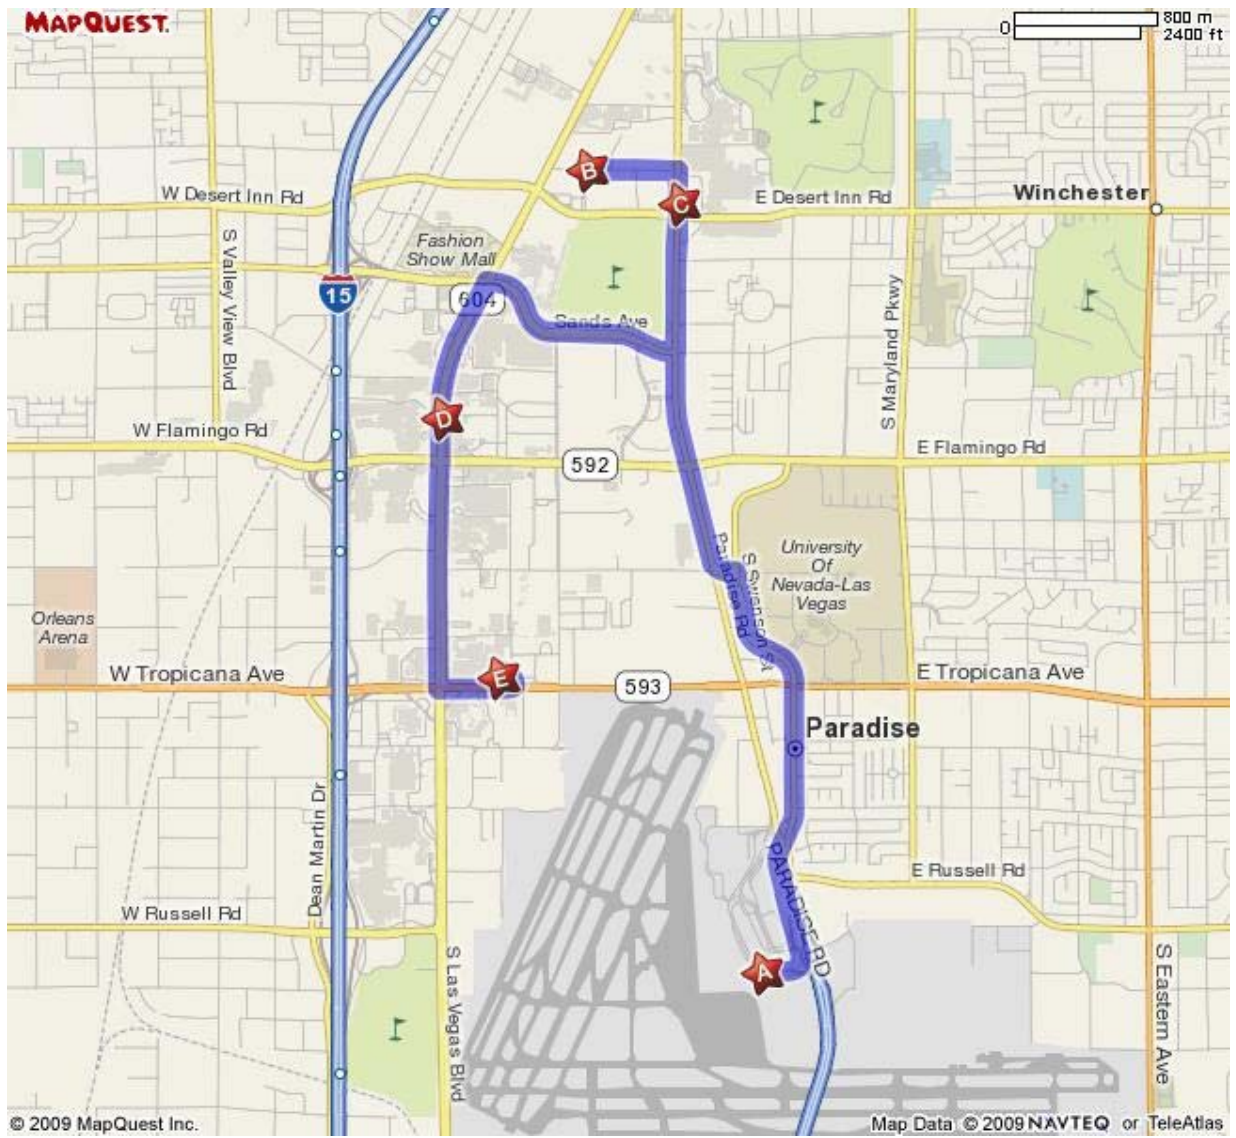

All rights reserved. Use subject to License/Copyright Map Legend
Directions and maps are informational only. We make no warranties on the accuracy of their content, road conditions or route usability or expeditiousness. You assume all risk of use. MapQuest and its suppliers shall not be liable to you for any loss or delay resulting from your use of MapQuest. Your use of MapQuest means you agree to our [Terms of Use](#)